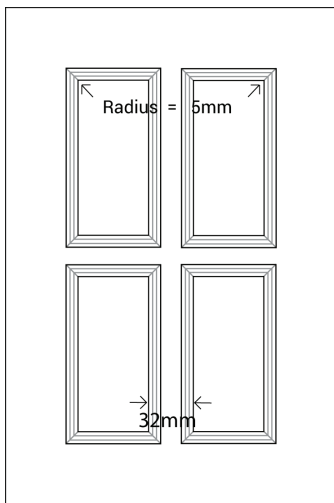

ASHTON 2-PIECE

Platinum Series

Frame Only Door

Door
Min H = 158mm Min W = 158mm

Tall Door

Tall Door

Lattice Door
4, 6, 8 or 10 lites

Max door H = 2400mm
Min H with rail = 500mm

Glass Door Profile

Individual Drawers
Min H = 158mm

Split Rail Drawers
Min H = 133mm