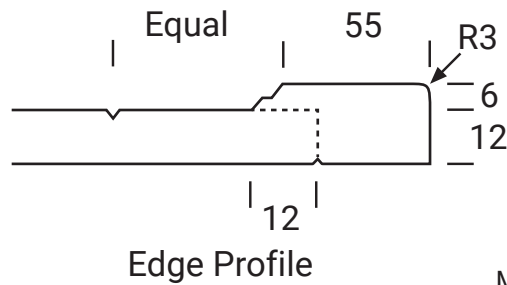

ASHTON 2-PIECE

Platinum Series

Frame Only Door

Door
Min H = 158mm Min W = 158mm

Tall Door

Tall Door

Lattice Door
4, 6, 8 or 10 lites

Max door H = 2400mm
Min H with rail = 500mm

Glass Door Profile

Individual Drawers
Min H = 158mm

Split Rail Drawers
Min H = 133mm